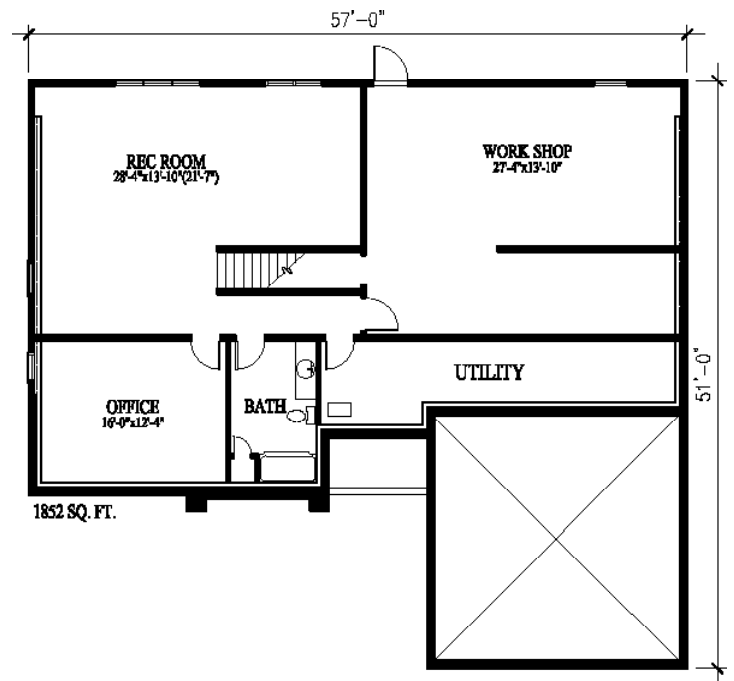

MAIN FLOOR

LOWER LEVEL

FEATURES

A large bungalow with an open concept main floor, and lower level workshop, ideal for growing families.

MAIN FLOOR - 1837 SQ. FT.
LOWER LEVEL - 1852 SQ. FT.
3 BEDROOMS
3 BATHROOMS
DOUBLE CAR GARAGE