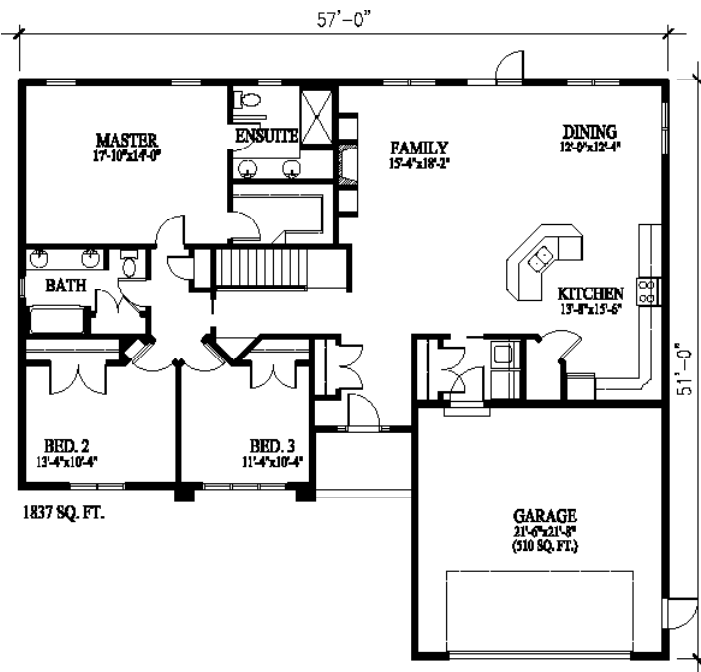

MAIN FLOOR

LOWER LEVEL

FEATURES

A large bungalow with an open concept main floor, and lower level workshop, ideal for growing families.

MAIN FLOOR - 1837 SQ. FT.
LOWER LEVEL - 1852 SQ. FT.
3 BEDROOMS
3 BATHROOMS
DOUBLE CAR GARAGE