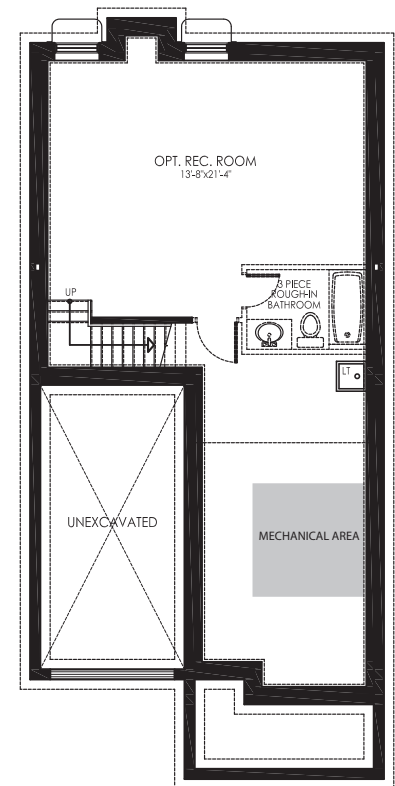

Optional
Luxury Ensuite

Basement

Actual useable floor space may vary from stated floor area E. & E.O. Plans and specifications are subject to change without notice. March 2, 2015.

ECHO 1785 sq.ft.