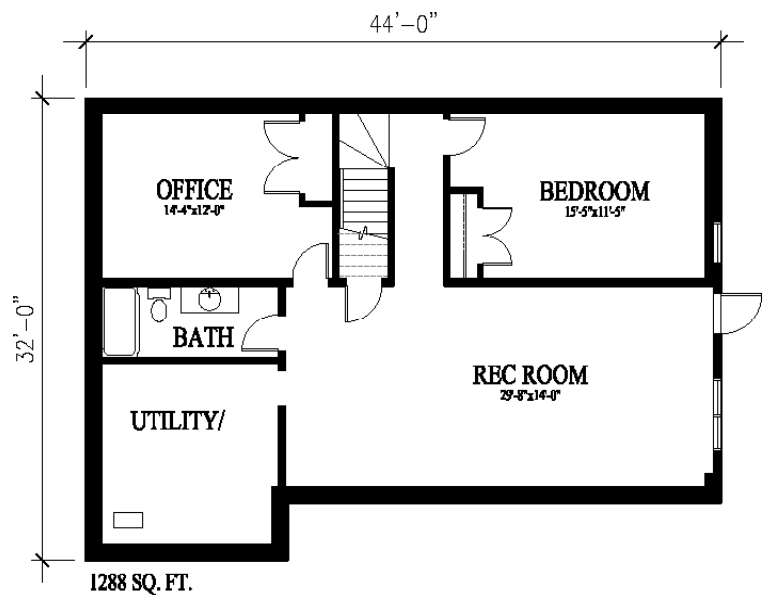

**MAIN FLOOR**

**LOWER LEVEL**

**FEATURES**

A modest bungalow with an open concept main floor, ideal for growing families and families ready to down-size.

- MAIN FLOOR - 1288 SQ. FT.
- LOWER LEVEL - 1288 SQ. FT.
- 3 BEDROOMS
- 3 BATHROOMS
- MAIN FLOOR LAUNDRY