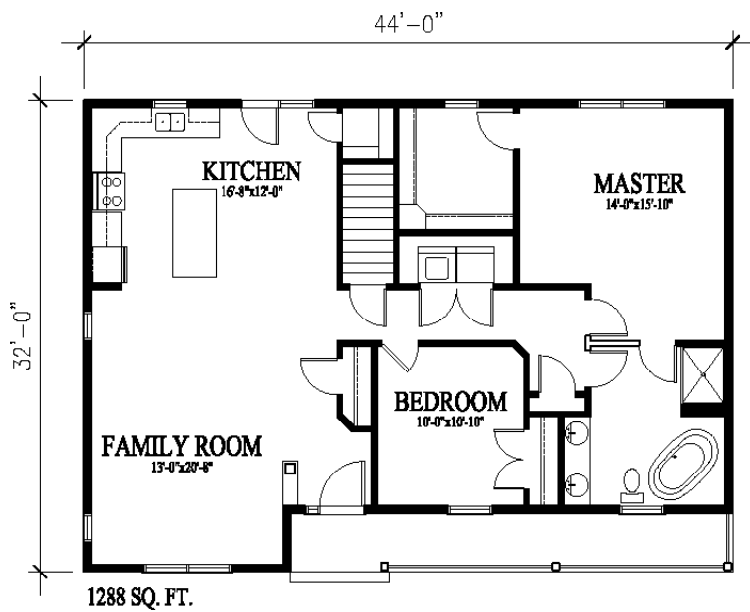

**MAIN FLOOR**

**LOWER LEVEL**

**FEATURES**

A modest bungalow with an open concept main floor, ideal for growing families and families ready to down-size.

- MAIN FLOOR - 1288 SQ. FT.
- LOWER LEVEL - 1288 SQ. FT.
- 3 BEDROOMS
- 3 BATHROOMS
- MAIN FLOOR LAUNDRY